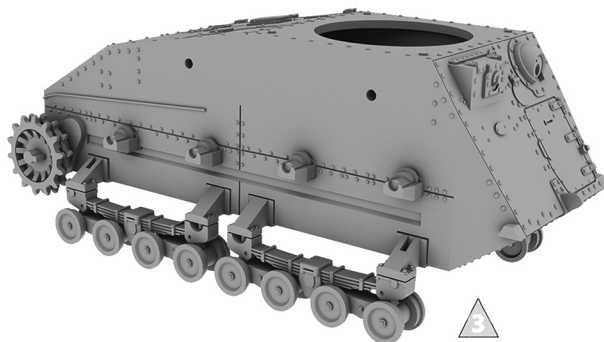

Etap 3
Step 3