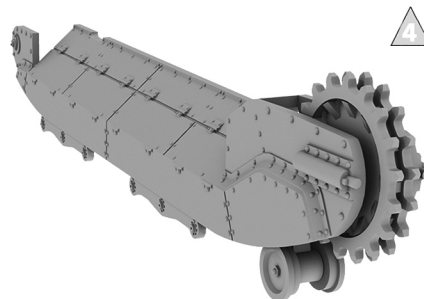

Etap 4
Step 4